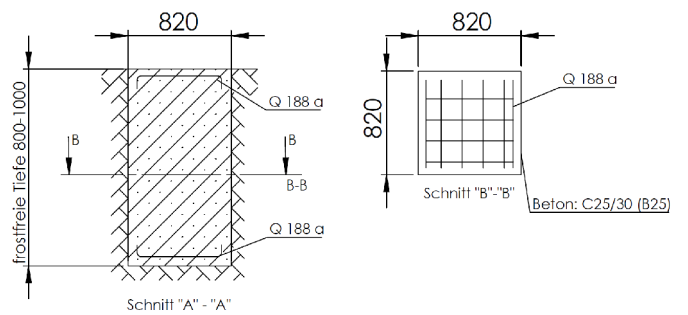

Vorderansicht

Seitenansicht

Grundriss  
Bodenplatte  
(1 : 20)

Fundament

	Scale: no	Units: mm	Project: Raucherschirm Tholus		All rights reserved. This is property of NOVENTIS. Unless you obtain the express written permission of NOVENTIS no part shall be used, reproduced, divulged or made available to any third party. Disclosure to you does not confer any right or license.
	Tolerance: +/- 0.1	A4	Material:		
Date: 27.03.2018		Filename: 17803		Adjustments:	
<b>Noventis viscom</b>		<b>079 632 28 11</b> <b>Roger Blunier</b>			