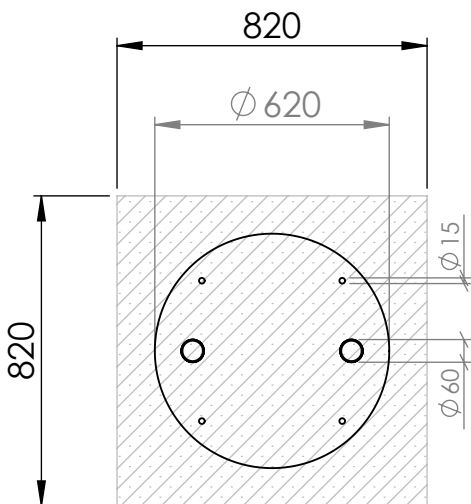

Vorderansicht

Seitenansicht

Grundriss  
Bodenplatte  
(1 : 20)

Fundament

	Scale: no	Units: mm	Project: Raucherschirm Tholus		All rights reserved. This is property of NOVENTIS. Unless you obtain the express written permission of NOVENTIS no part shall be used, reproduced, divulged or made available to any third party. Disclosure to you does not confer any right or license.
	Tolerance: +/- 0.1	A4	Material:		
Date: 27.03.2018		Filename: 17803		Adjustments:	
<b>Noventis viscom</b>		<b>079 632 28 11</b> <b>Roger Blunier</b>			