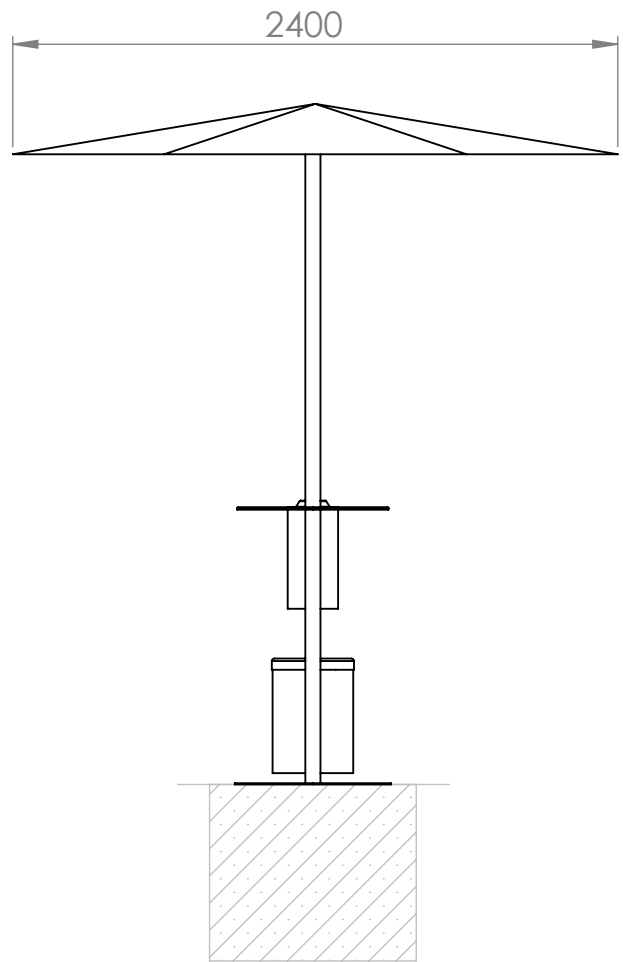

Vorderansicht

Seitenansicht

Grundriss  
Bodenplatte  
(1 : 20)

Fundament

	Scale: no	Units: mm	Project: Raucherschirm Tholus		All rights reserved. This is property of NOVENTIS. Unless you obtain the express written permission of NOVENTIS no part shall be used, reproduced, divulged or made available to any third party. Disclosure to you does not confer any right or license.
	Tolerance: +/- 0.1	A4	Material:		
Date: 27.03.2018		Filename: 17803		Adjustments:	
<b>Noventis viscom</b>		<b>079 632 28 11</b> <b>Roger Blunier</b>			