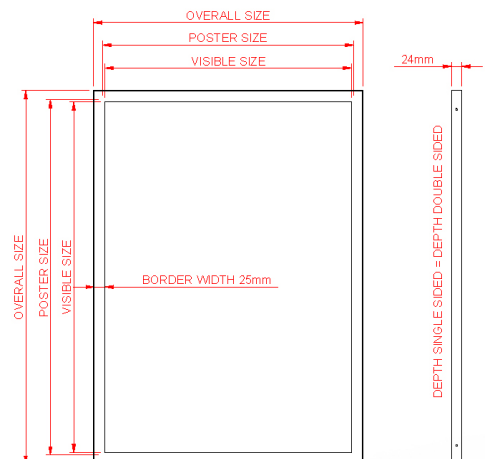

LED MAGNES	
PROFILE WIDTH	25 mm
VISIBLE SIZE	poster size - 20 mm
OVERALL SIZE	poster size + 45 mm
	POWDER COATED PROFILES ON DEMAND
POSTER SIZE	A4
	A3
	A2
	500 x 700 mm
	A1
	A0
	700 x 1000 mm
DEPTH	single sided 24 mm
	double sided 24 mm