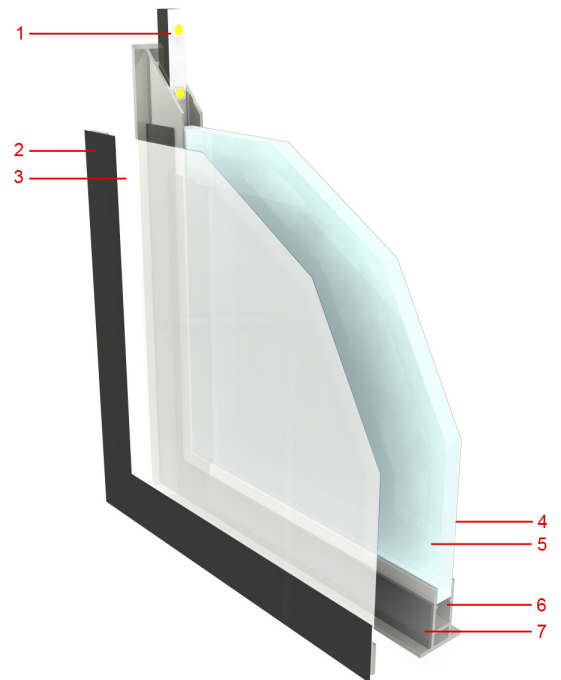

- High quality product
- Long life LEDs, leads to reduced energy consumption
- Easy poster change
- No click profile
- Ultra flat light box
- Single - or double sided
- Indoor use
- Easy to install and to handle
- Different colour finishes available upon request
- Possibility of branding with logo
- Modern and neutral design

1	2
LED verlichting illumination LED LED illumination LED Ausleuchtung	passe-partout passe-partout passe partout Passepartout
3	4
beschermfolie feuille de protection cover sheet Schutzfolie	rugpaneel panneau de dos back panel Rückwand
5	6
centrale lichtplaat panneau de diffusion edge lit panel Lichtstreuplatte	basisprofiel profilé de base (alu anodisé) base profile (anodised alu) Trägerprofil (Alu eloxiert)
7	
magneetstrip bande magnétique magnetic strip Magnetband	

LED MAGNES	
PROFILE WIDTH	25 mm
VISIBLE SIZE	poster size - 20 mm
OVERALL SIZE	poster size + 45 mm
	POWDER COATED PROFILES ON DEMAND
POSTER SIZE	A4
	A3
	A2
	500 x 700 mm
	A1
	A0
	700 x 1000 mm
DEPTH	single sided 24 mm
	double sided 24 mm