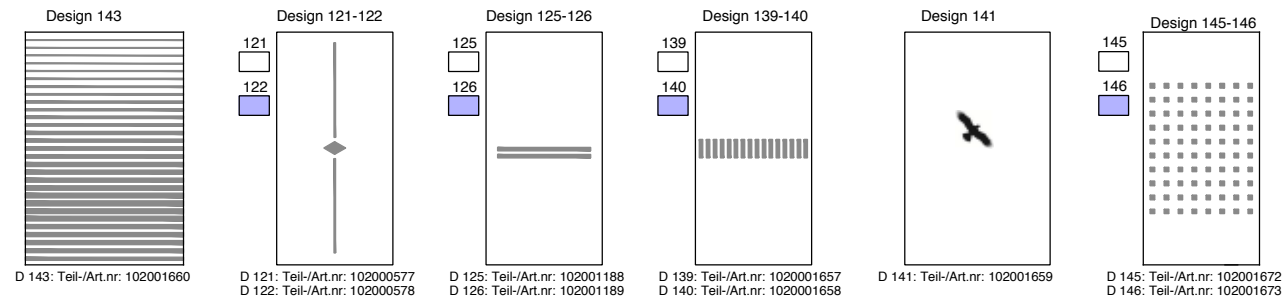

# Sicherheitsglas, ESG mit keramischem Designervarianten

ähnlich RAL 9010  
 RAL nach Wahl

	Scale: no	Units: mm	Project: Raucherkabinen K		All rights reserved. This is property of NOVENTIS. Unless you obtain the express written permission of NOVENTIS no part shall be used, reproduced, divulged or made available to any third party. Disclosure to you does not confer any right or license.
	Tolerance: +/- 0.1	A4	Material: Dekorschutz	Adjustments:	
	Date: 02.04.2014		Filename: Siebdruck		
		<b>079 632 28 11</b> <b>Roger Blunier</b>		<b>1 of 1</b>	