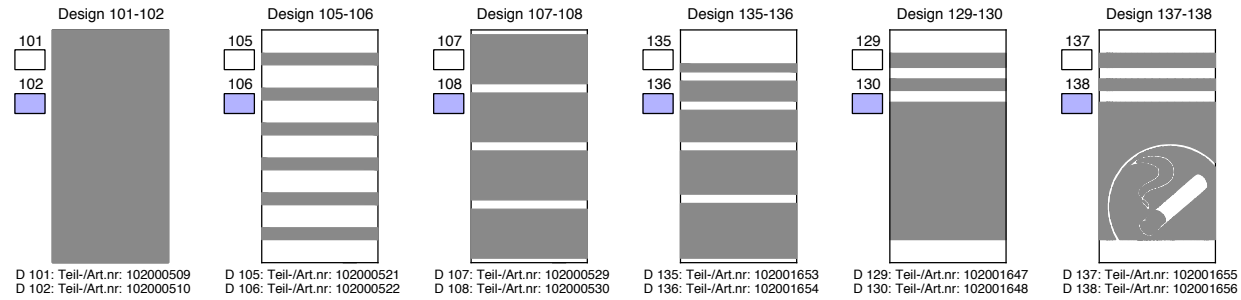

# Sicherheitsglas, ESG mit keramischem Designervarianten

ähnlich RAL 9010  
 RAL nach Wahl

	Scale: no	Units: mm	Project: Raucherkabinen K		All rights reserved. This is property of NOVENTIS. Unless you obtain the express written permission of NOVENTIS no part shall be used, reproduced, divulged or made available to any third party. Disclosure to you does not confer any right or license.
	Tolerance: +/- 0.1	A4	Material: Dekorschutz	Adjustments:	
	Date: 02.04.2014		Filename: Siebdruck		
		<b>079 632 28 11</b> <b>Roger Blunier</b>		<b>1 of 1</b>	