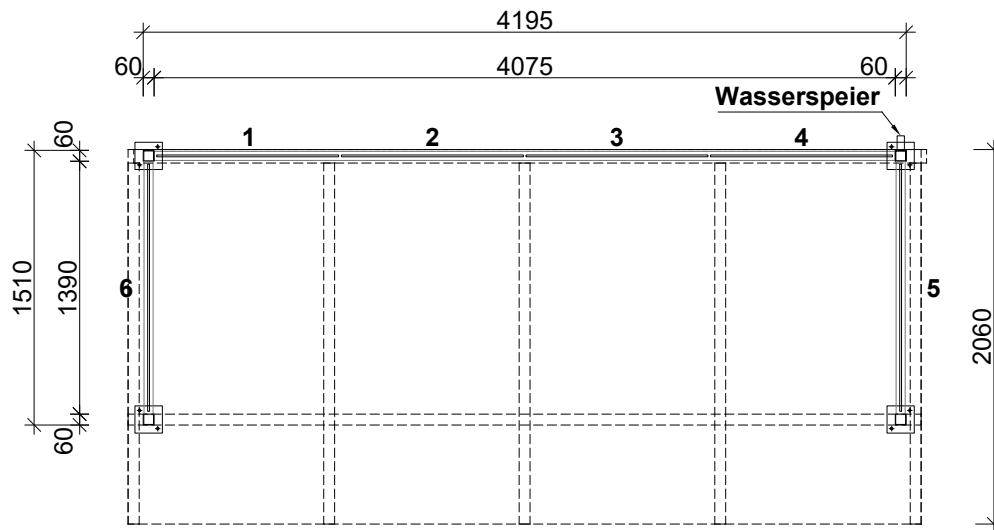

**Vorderansicht**

**Seitenansicht**

**Grundriss**

**Busunterstand Metro D-4**  
**Abri-bus Metro D-4**

	Scale: no	Units: mm	Produkt:		All rights reserved. This is property of NOVENTIS. Unless you obtain the express written permission of NOVENTIS no part shall be used, reproduced, divulged or made available to any third party. Disclosure to you does not confer any right or license.
	Tolerance: +/- 0.1	A4	Zeichnung:		
	Datum: 06/08/2021		File:		
<b>Noventis viscom</b>		<b>079 632 28 11</b> <b>Roger Blunier</b>		Adjustments:	<b>1 of 1</b>