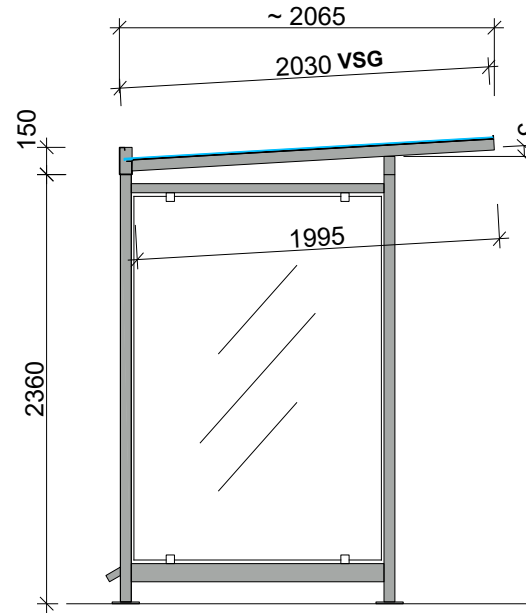

**Vorderansicht**

**Seitenansicht**

**Grundriss**

**Busunterstand Metro D-4**  
**Abri-bus Metro D-4**

	Scale: no	Units: mm	Produkt:		All rights reserved. This is property of NOVENTIS. Unless you obtain the express written permission of NOVENTIS no part shall be used, reproduced, divulged or made available to any third party. Disclosure to you does not confer any right or license.
	Tolerance: +/- 0.1	A4	Zeichnung:		
	Datum: 06/08/2021		File:		
<b>Noventis viscom</b>		<b>079 632 28 11</b> <b>Roger Blunier</b>		Adjustments:	<b>1 of 1</b>