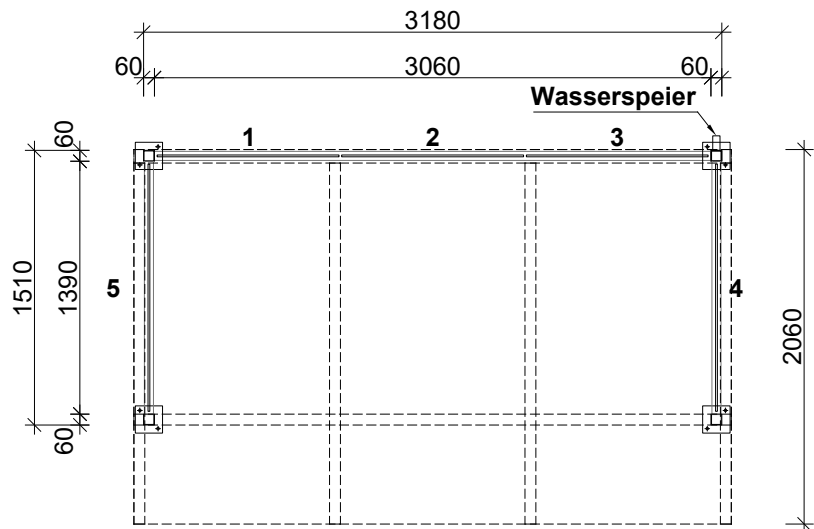

Vorderansicht

Seitenansicht

Grundriss

Busunterstand Metro D-3
Abri-bus Metro D-3

	Scale: no	Units: mm	Produkt:		All rights reserved. This is property of NOVENTIS. Unless you obtain the express written permission of NOVENTIS no part shall be used, reproduced, divulged or made available to any third party. Disclosure to you does not confer any right or license.
	Tolerance: +/- 0.1 A4		Zeichnung:		
	Datum: 06/08/2021		File:		
		079 632 28 11 Roger Blunier		1 of 1	