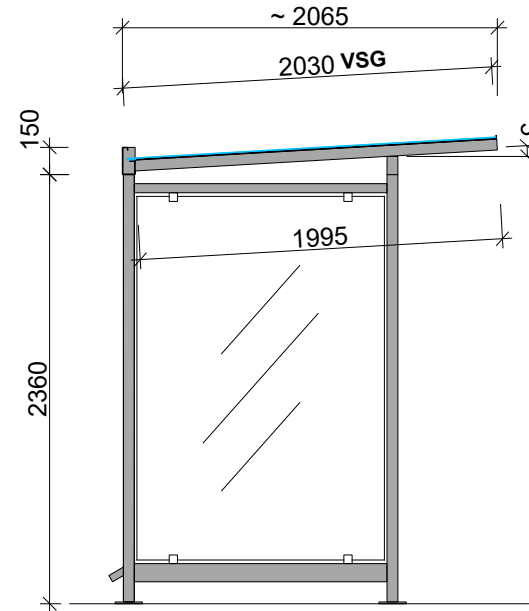

Vorderansicht

Seitenansicht

Grundriss

Busunterstand Metro D-3
Abri-bus Metro D-3

	Scale: no	Units: mm	Produkt:		All rights reserved. This is property of NOVENTIS. Unless you obtain the express written permission of NOVENTIS no part shall be used, reproduced, divulged or made available to any third party. Disclosure to you does not confer any right or license.
	Tolerance: +/- 0.1 A4		Zeichnung:		
	Datum: 06/08/2021		File:		
		079 632 28 11 Roger Blunier		1 of 1	