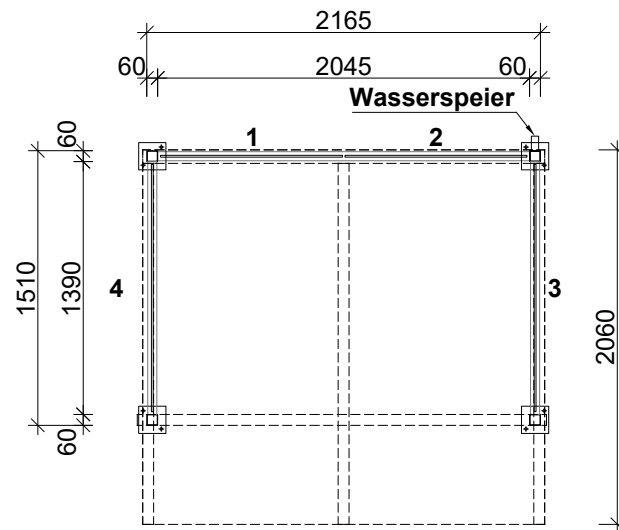

Vorderansicht

Seitenansicht

Grundriss

Busunterstand Metro D-2

Abri-bus Metro D-2

	Scale: no	Units: mm	Produkt:		All rights reserved. This is property of NOVENTIS. Unless you obtain the express written permission of NOVENTIS no part shall be used, reproduced, divulged or made available to any third party. Disclosure to you does not confer any right or license.
	Tolerance: +/- 0.1	A4	Zeichnung:		
	Datum: 06/08/2021		File:		
		079 632 28 11 Roger Blunier		1 of 1	