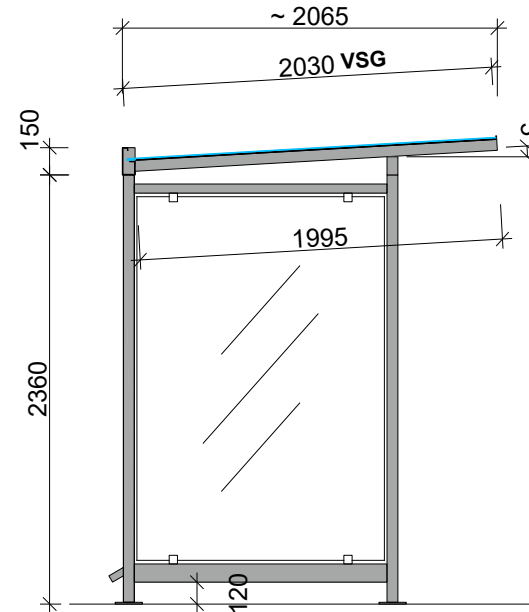

Vorderansicht

Seitenansicht

Grundriss

Busunterstand Metro D-2

Abri-bus Metro D-2

	Scale: no	Units: mm	Produkt:		All rights reserved. This is property of NOVENTIS. Unless you obtain the express written permission of NOVENTIS no part shall be used, reproduced, divulged or made available to any third party. Disclosure to you does not confer any right or license.
	Tolerance: +/- 0.1	A4	Zeichnung:		
	Datum: 06/08/2021		File:		
		079 632 28 11 Roger Blunier		1 of 1	